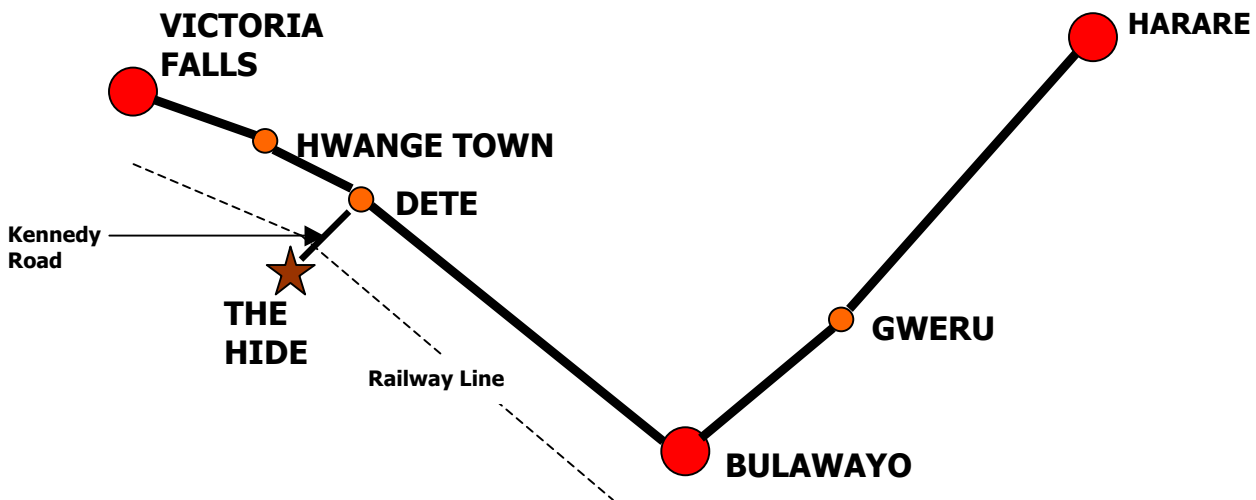

# THE HIDE

HWANGE NATIONAL PARK

When you arrive at Hwange Main Camp please may you phone camp to advise them when you are entering the park so they know what time to expect you:  
+263 773 276 200  
or +263 18 487

## Directions to The Hide Safari Camp Hwange National Park

**DIRECTIONS TO THE HIDE SAFARI CAMP**  
**Map No. 1**