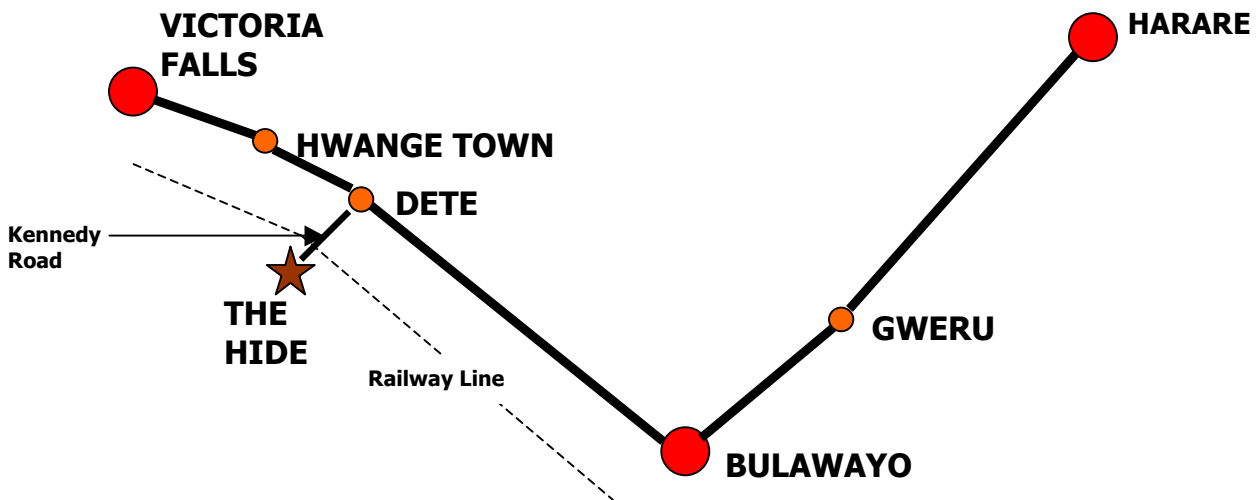

Directions to The Hide Safari Camp Hwange National Park

When you arrive at Hwange Main Camp please may you phone camp to advise them when you are entering the park so they know what time to expect you:
 +263 773 276 200
 or +263 18 487

DIRECTIONS TO THE HIDE SAFARI CAMP
Map No. 1